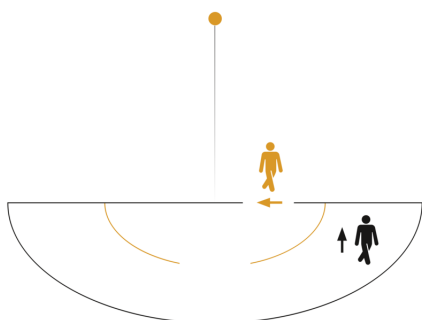

Elegant and intelligent. The LED Up-/Downlight L 910, ideal for house entrances and fronts. 9,8 W STEINEL LED light system with 797 lm, 30-year service life (Ø 4.5 h / day).

Technical specifications

Dimensions (L x W x H)	86 x 80 x 235 mm	Mains power supply	220 – 240 V / 50 – 60 Hz
With lamp	Yes, STEINEL LED system	Output	9,8 W
Manufacturer's Warranty	3 years	Average rated life expectancy of power supply unit at 25°C	> 60000 h
With remote control	No	Luminous flux total product	797 lm
Version	without motion detector	Measured luminous flux (360°)	797 lm
PU1, EAN	4007841078720	Total product efficiency	81 lm/W
Application, place	Outdoors	Colour temperature	3000 K
Application, room	outdoors, front door, all round the building, terrace / balcony	Colour variation LED	SDCM3
Colour	Anthracite	Lamp	LED cannot be replaced
includes sheet of self-adhesive numbers	No	Service life LED L70B50 (25°)	> 60000 h
Installation site	wall	Drop in luminous flux in accordance with LM80	L70B50
Impact resistance	IK03	Base	without
IP-rating	IP44	LED cooling system	Passive Thermo Control
Protection class	II	Soft light start	No
Ambient temperature	from -20 up to 40 °C	Interconnection	No
Housing material	Aluminium	Colour Rendering Index CRI	= 82

Cover material Plastic, opal

Product category Outdoor light without sensor

Detection Zone

Possible mounting height: -
Orange: radial
Black: tangential

Dimension Drawing